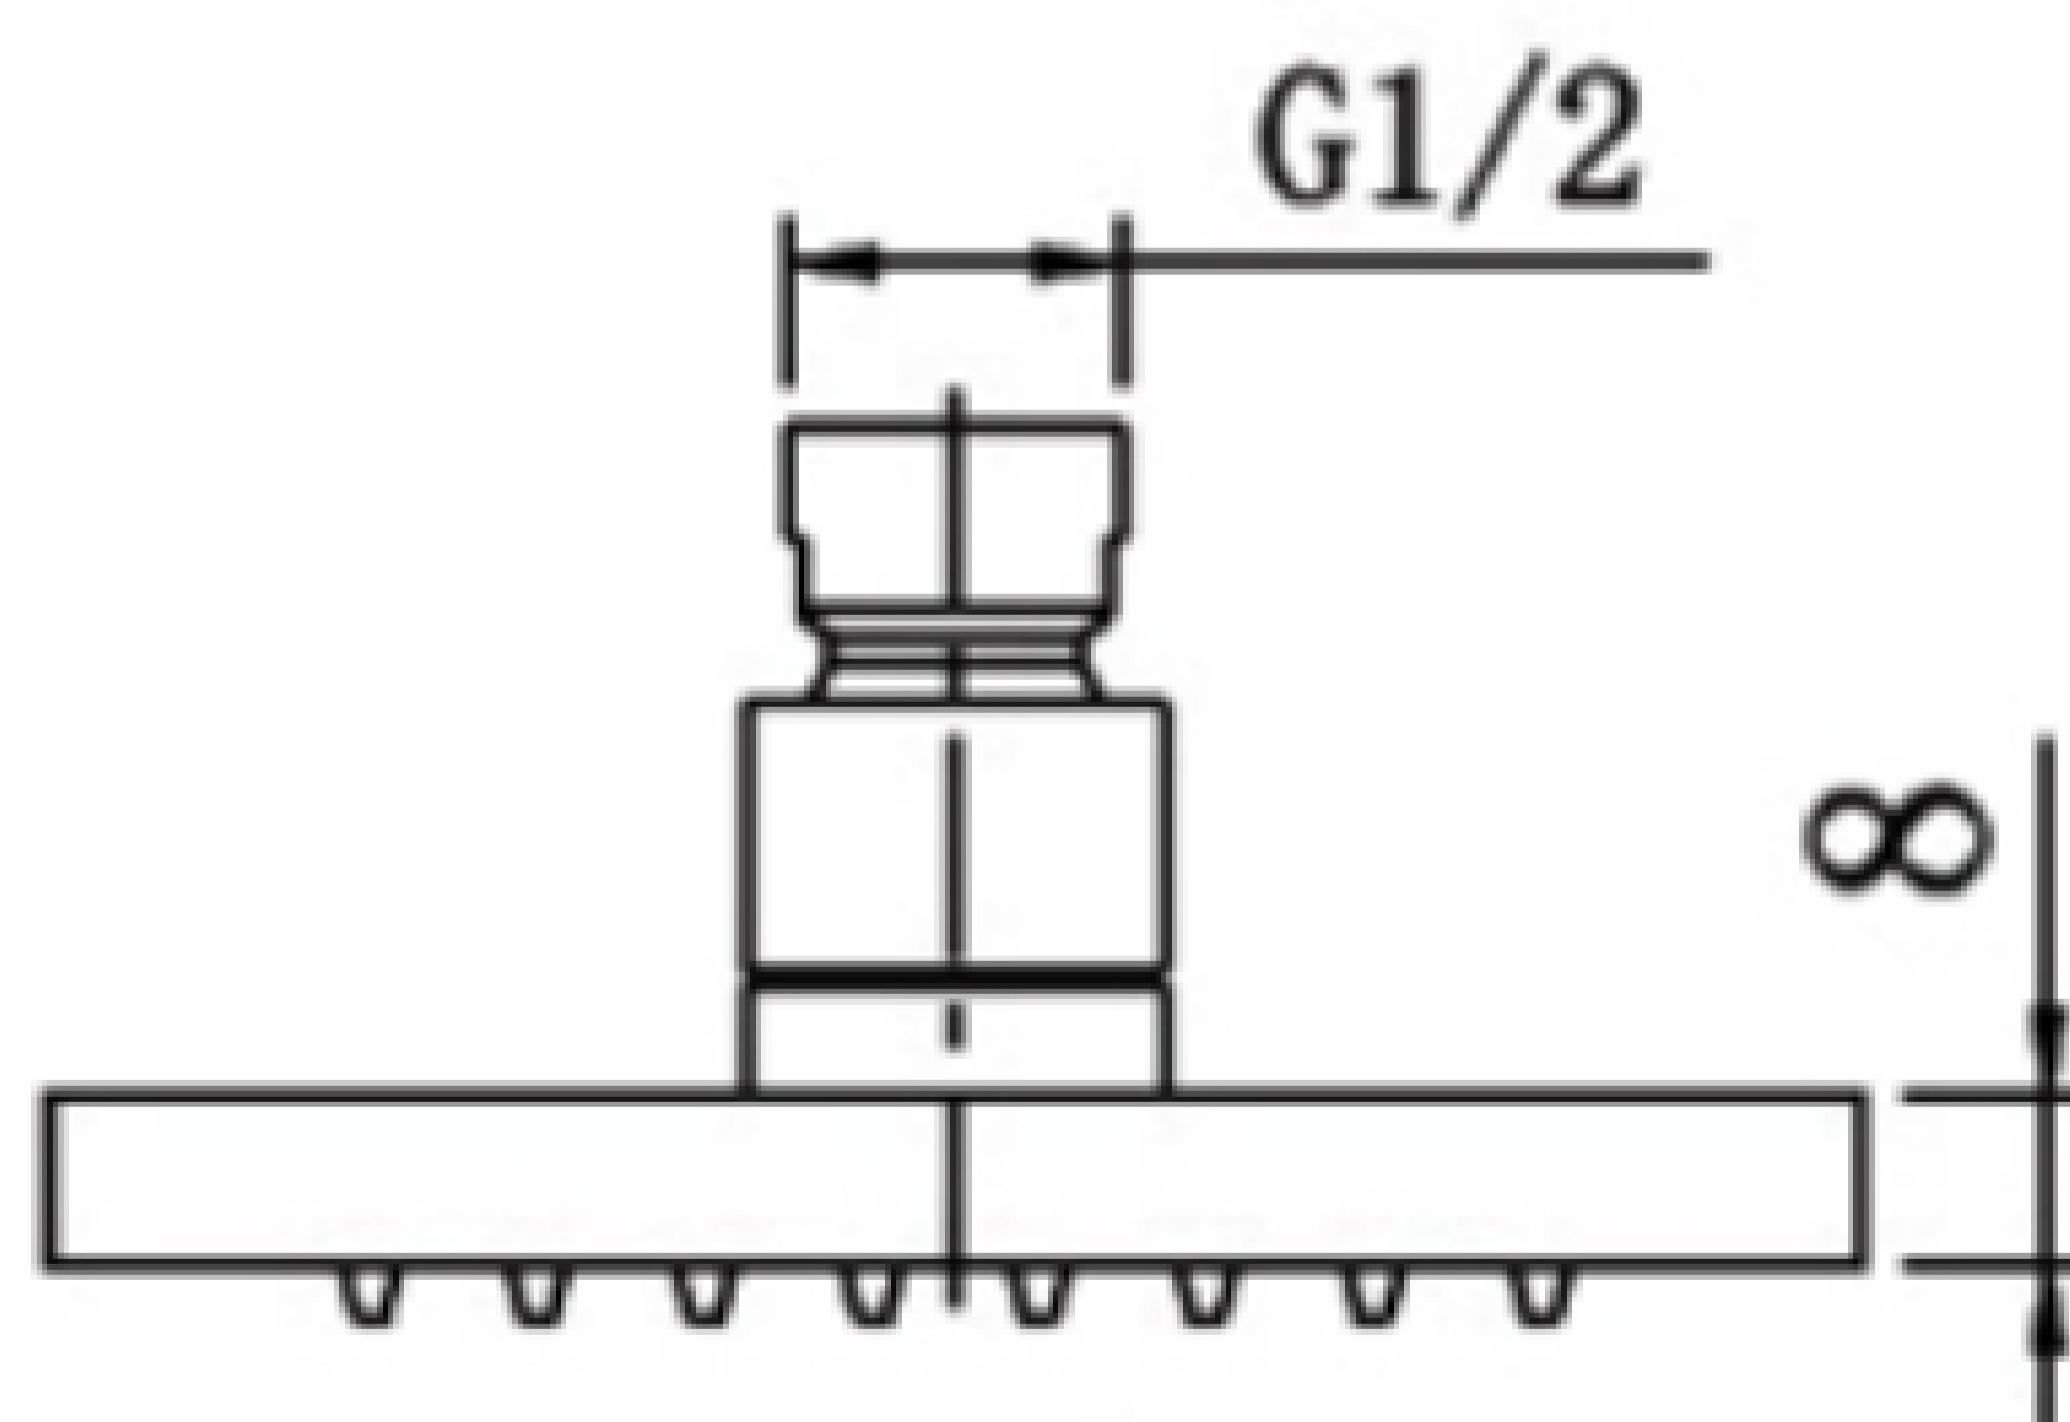

Brass Shower Head

Product Code : 4009

Technical Drawing

All dimension are in **mm**